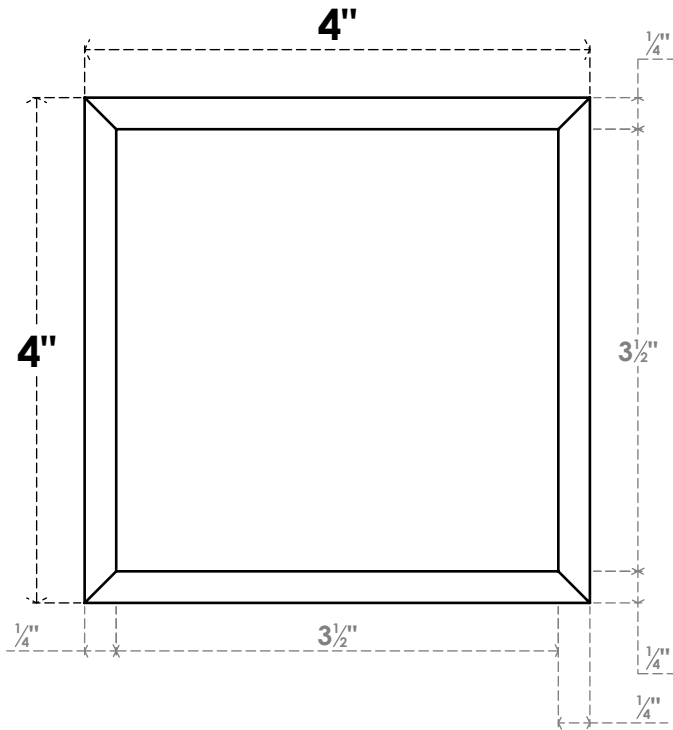

ROSP040X040X075SDG01

4"W X 4"H X 3/4"P STANDARD SEDGWICK ROSETTE WITH BEVELED EDGE,
ARCHITECTURAL GRADE PVC

FRONT

SIDE

EKENA MILLWORK
2300 WEST MAIN ST.
CLARKSVILLE, TX 75426
TOLL FREE: 866-607-0453
WWW.EKENAMILLWORK.COM