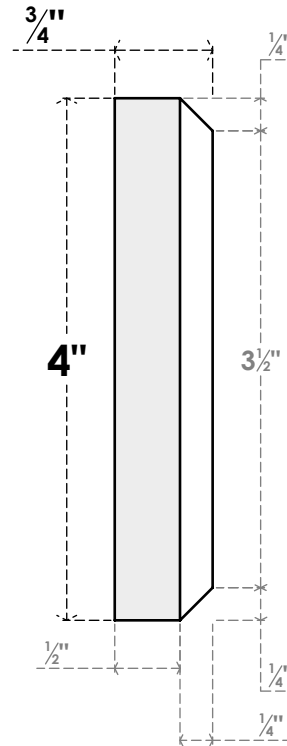

ROSP040X040X075SDG01

4"W X 4"H X 3/4"P STANDARD SEDGWICK ROSETTE WITH BEVELED EDGE,
ARCHITECTURAL GRADE PVC

FRONT

SIDE

EKENA MILLWORK
2300 WEST MAIN ST.
CLARKSVILLE, TX 75426
TOLL FREE: 866-607-0453
WWW.EKENAMILLWORK.COM

NOTES

1. INSTALLATION TO BE COMPLETED IN ACCORDANCE WITH MANUFACTURER'S SPECIFICATIONS.
2. DRAWING MAY NOT BE TO SCALE
3. THIS DRAWING IS INTENDED FOR DESIGN AND PLANNING PURPOSES ONLY.
4. ALL INFORMATION CONTAINED HEREIN WAS CURRENT AT THE TIME OF DEVELOPMENT BUT MUST BE REVIEWED AND APPROVED BY THE PRODUCT MANUFACTURER TO BE CONSIDERED ACCURATE.
5. ARCHITECTURAL GRADE PVC PRODUCTS ARE MADE FROM EXPANDED CELLULAR PVC AND COME NATURALLY WHITE BUT MAY BE PAINTED